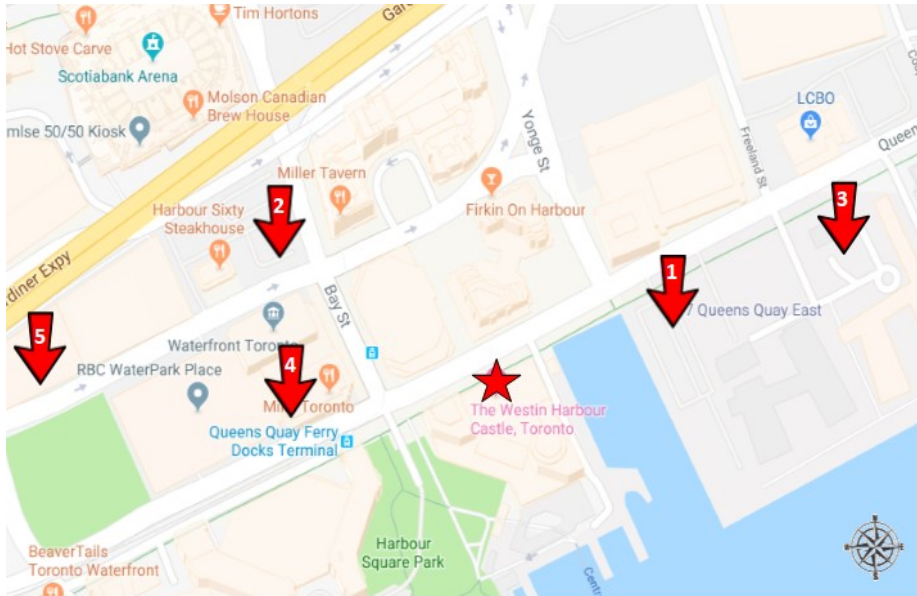

Local Self-Parking Options

As we want to ensure that you receive a seamless arrival, we have compiled a list of local self-parking options for your reference.

Locations are subject to change without notice.

24 HR OUTDOOR LOTS:

1. SP PLUS Parking —7 Queens Quay E
2. CANADA AUTO PARKS Parking — 30 Bay St
3. TARGET Park—39 Queens Quay E

24 HR INDOOR GARAGE:

4. PARKLINK Go Park-Waterpark Place — 128 Queens Quay W (between Bay St. & York St.)
5. IMPARK One York—87-89 Harbour St